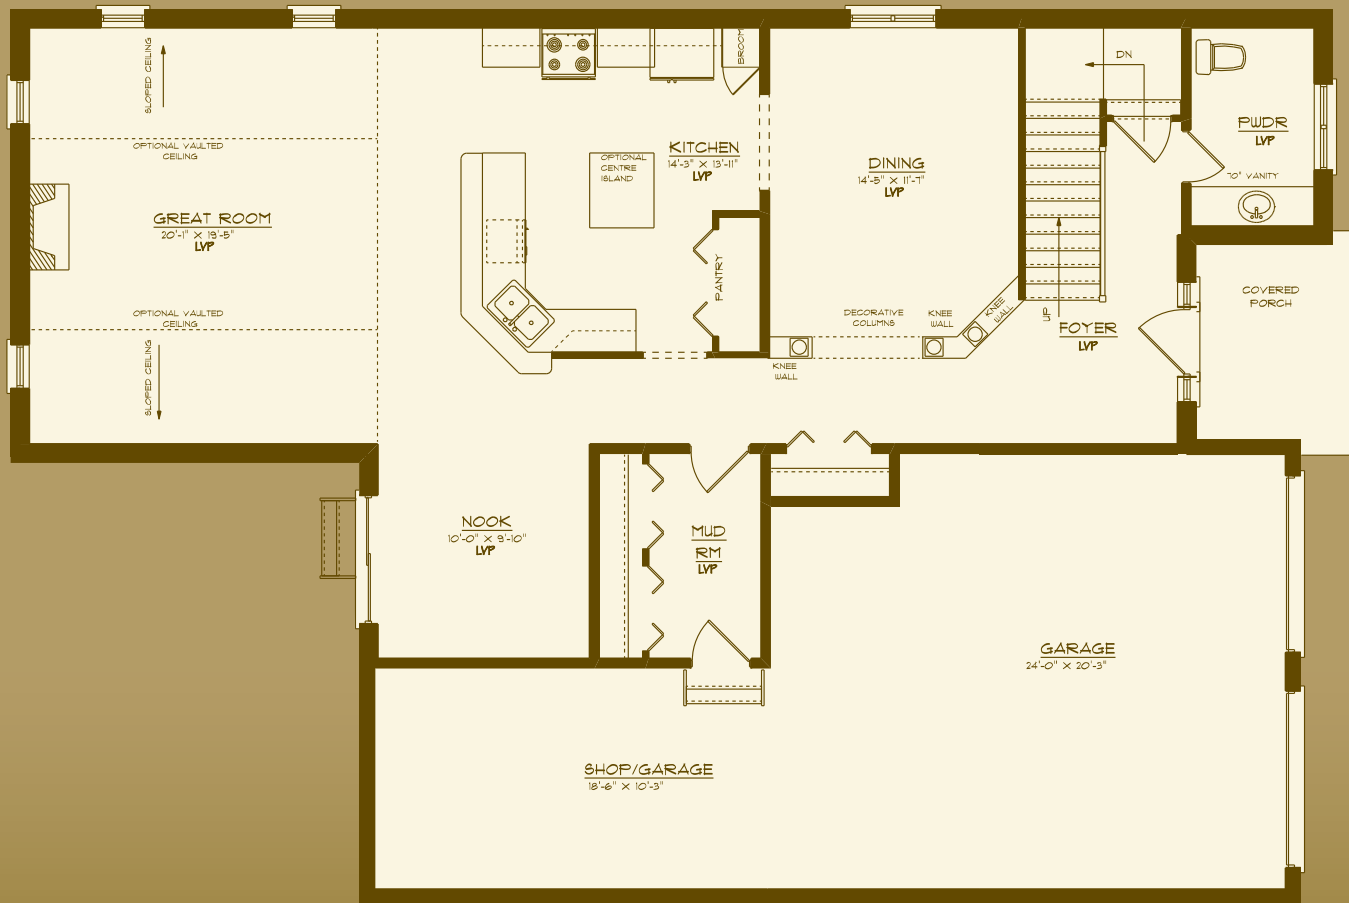

Jacobs Trail Estates

The Schiefele

Square Footage: 3,197

Bedrooms: 4

Bathrooms: 2.5

Storeys: 2

Lot Width: 50 ft.

4 Bedroom, 2 storey, 2 ½ baths,
tandem garage, double garage
doors, spacious mud room, second
floor laundry, spacious master.

Division of Werner Bromberg Ltd.

www.bromberghomes.com

Jacobs Trail
Estates

The Schiefele

Square Footage: 3,197

Bedrooms: 4

Bathrooms: 2.5

Storeys: 2

Lot Width: 50 ft.

Main Floor 1,433 Sq. Ft.

Upper Floor 1,764 Sq. Ft.

www.bromberghomes.com

All drawings are artist concepts of the final product and may be revised and/or improved as necessitated by Architectural controls. All floor plans are approximate dimensions. Floor areas shown include "open to below" but do not include garage or basement areas. E. & O. E.