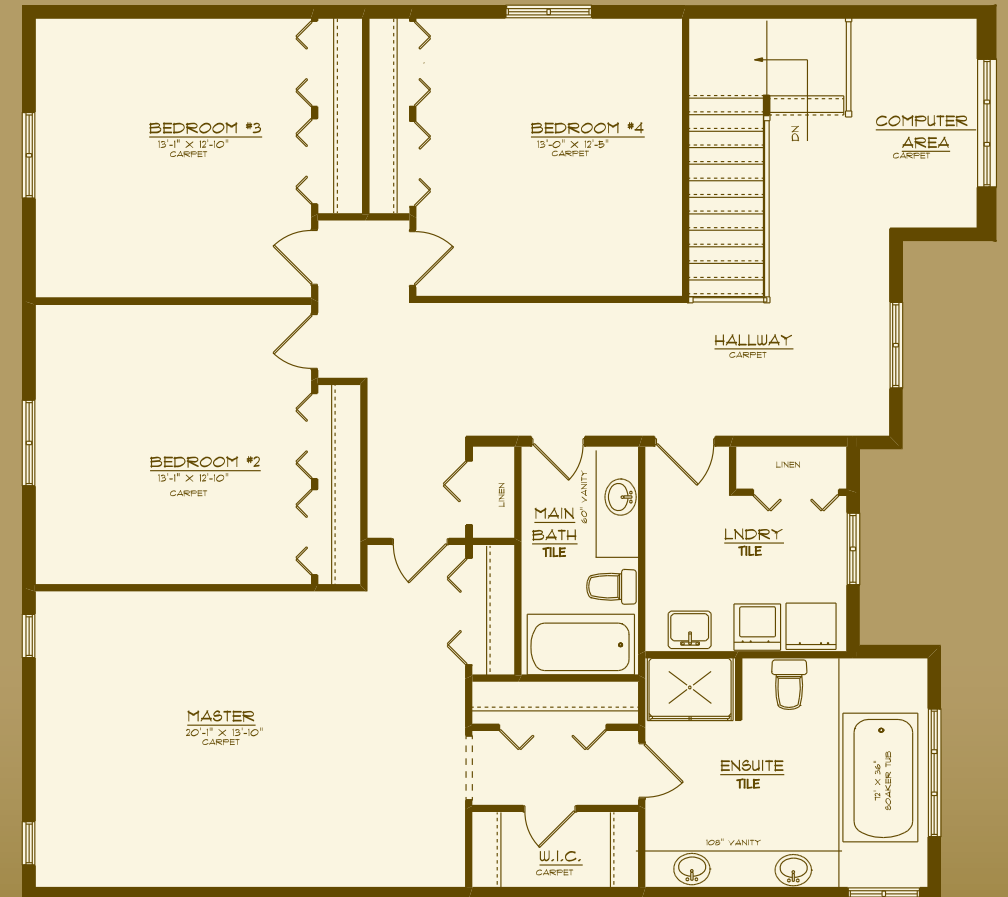

Jacobs Trail Estates

The Schiefele

Square Footage: 3,197

Bedrooms: 4

Bathrooms: 2.5

Storeys: 2

Lot Width: 50 ft.

4 Bedroom, 2 storey, 2 ½ baths,
tandem garage, double garage
doors, spacious mud room, second
floor laundry, spacious master.

Division of Werner Bromberg Ltd.

www.bromberghomes.com

Jacobs Trail
Estates

The Schiefele

Square Footage: 3,197

Bedrooms: 4

Bathrooms: 2.5

Storeys: 2

Lot Width: 50 ft.

Main Floor 1,433 Sq. Ft.

Upper Floor 1,764 Sq. Ft.

www.bromberghomes.com

All drawings are artist concepts of the final product and may be revised and/or improved as necessitated by Architectural controls. All floor plans are approximate dimensions. Floor areas shown include "open to below" but do not include garage or basement areas. E. & O. E.